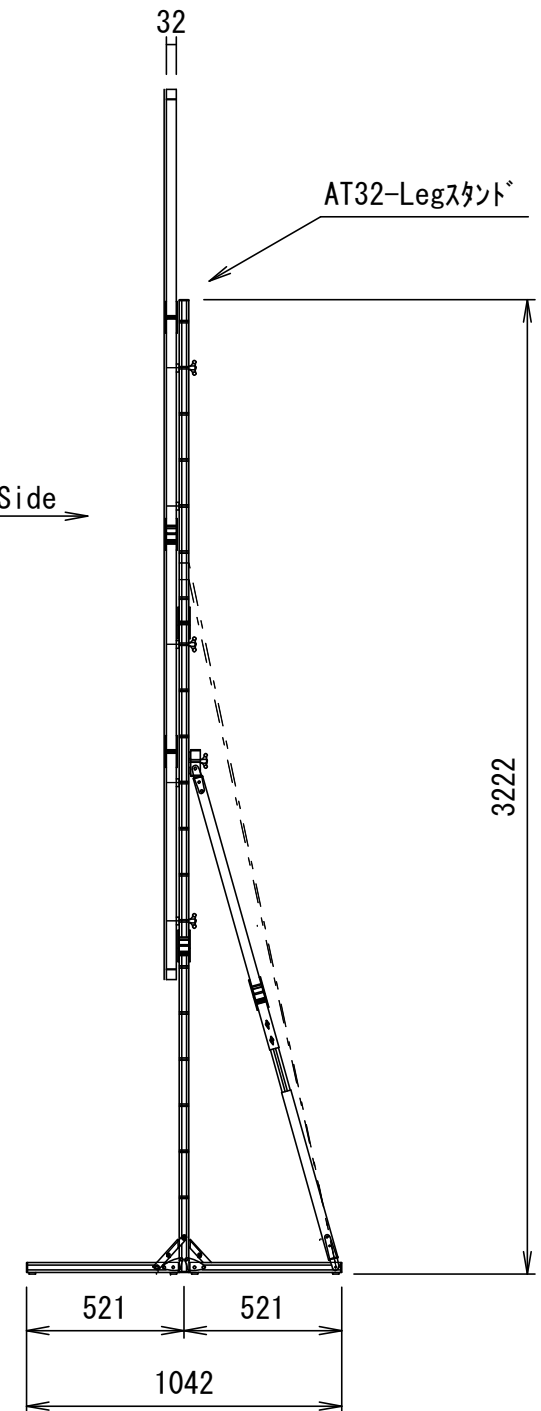

Min 160mm~Max 1990mm
※可変ピッチ 152.5mm

View Side →

| 重 量 | | | |
|-------|-------|--------|------------|
| スクリーン | | フレーム | 付属 スタンド |
| フロント | リア | | |
| 4.8kg | 5.2kg | 11.3kg | 9.9kg |

| | | | | | | |
|------------|-----------|------------|-------------|-------------|--------------------|-------|
| △ | | | | UNIT | mm | SCALE |
| △ | | | | ANGLE | 3rd | 1/25 |
| △ | | | | TOLERANCE | | |
| △ | | | | DATE | 16. DEC. 2020 | |
| △ | | | | TITLE | 外観詳細図 | |
| | DATE | REVISION | SIGN | | | |
| PLANNED BY | DRAWN BY | CHECKED BY | APPROVED BY | DRAWING NO. | | |
| E. KIKUCHI | T. KOBARI | T. KOBARI | T. KOHARI | J2012162 | | |
| MODEL NAME | | | | MODEL NO. | MBF-180 MBR-180 | |
| | | | | MONOBLOX32 | | |